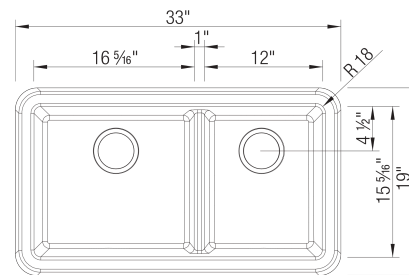

Sink Specifications

Color	SKU
Anthracite	402322
Café	402323
Metallic Gray	402325
White	402324
Cinder	402326
Truffle	402329
Concrete Gray	402330
Biscuit	402328
Coal Black	402525

Design and Planning Tips

- Min cabinet size: 36 in
- Bowl depth: 9-1/4" in
- Rim height: 10 in

What is included:

Installation instructions

Cabinet template

Limited Lifetime Warranty

Apron front installation only

Minimum cabinet size: 36"

Cut-out Dimensions: custom installation. Use sink as template

Left Sink Bowl Dimensions:

Sink Bowl Length (left-to-right): 16.31"

Sink Bowl Width (front-to-back): 15.31"

Sink Bowl Depth: 9.25"

Right Sink Bowl Dimensions:

Sink Bowl Length (left-to-right): 12"

Sink Bowl Width (front-to-back): 15.31"

Sink Bowl Depth: 9.25"

Apron Front Depth: 10"

Low Divide Height: 5.5"

Drain hole compatible with 3.5" strainers or waste flanges

To protect from damage, this model must be shipped on a pallet. (Cannot be shipped UPS)

Codes/Standards: CSA B45.8-18/IAPMO Z403-2018

Optional Accessories

3-in-1 Basket Strainer	441231
Sink Grid	237525
Floating Sink Grid	233530
Beech Cutting Board	235010

IKON 33 1³/₄ LOW DIVIDE SILGRANIT

Warranty

BLANCO offers a limited lifetime warranty on all sinks and faucets, as well as a one-year warranty on all custom accessories.

Code/Standards Compliance

BLANCO sinks and faucets are third-party tested and certified to standards and listed by applicable certification bodies. For more information on individual product listings, contact our office or listing organization.